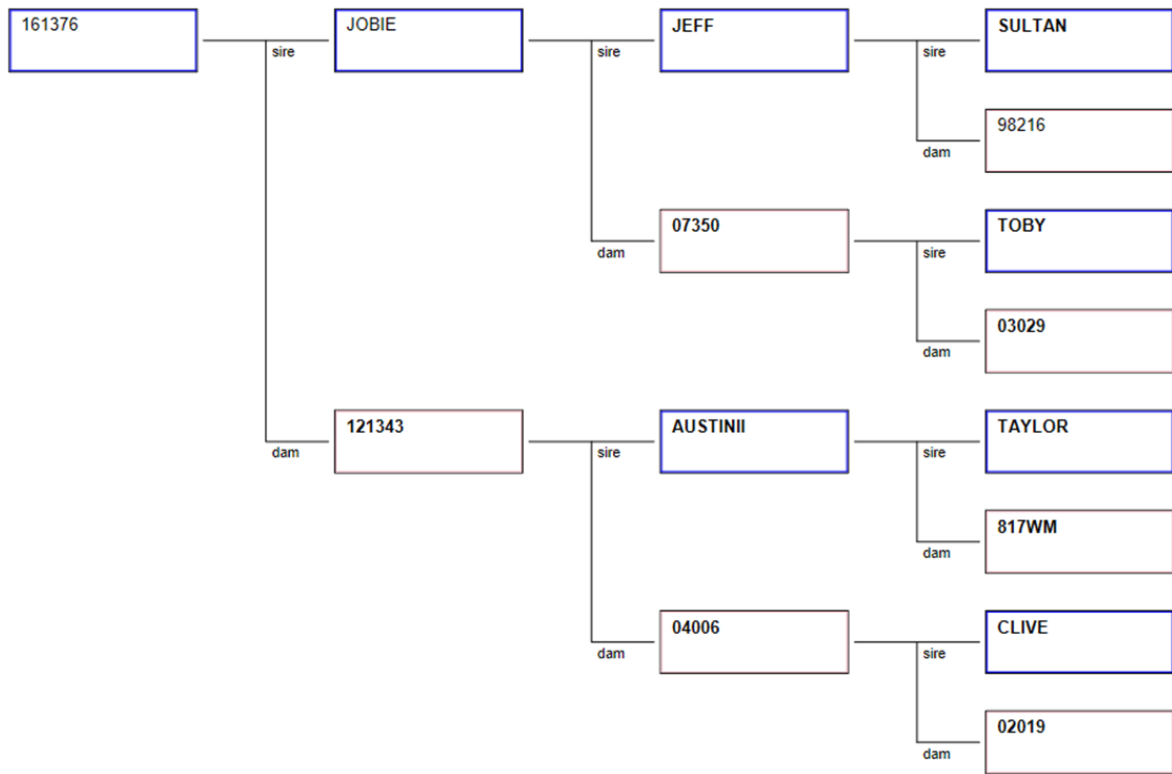

Lot 56 - 161376

BREED Type	7/8 English, 1/8 German
W12BV	9.88
WWTBV	4.53
MWTBV	9.03
EMAceBV	-0.28
CARLArBV	54.78
MVWBV	1.23
EMA Trace	25.12 cm
Yearling Weight	111 kg
Weaning KG	53.5 kg (16/03/17)
Overall ADG	0.22
3yr Velvet	7.41 kg SA2